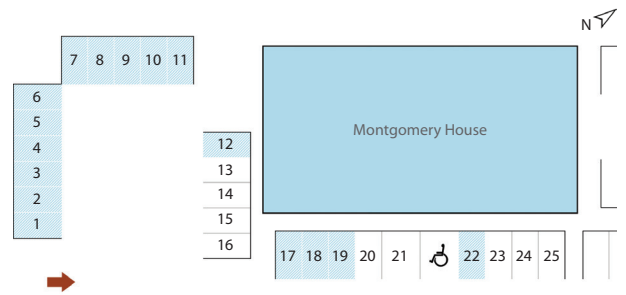

Where we are / Parking

McAdam Design own spaces 1-12 as shown on the plan. On arrival, Clients should park within one of these spaces or double park behind these spaces if they are all occupied.

In the unlikely event that all of the above spaces are occupied and double parked, on-street parking is available on the Montgomery Road and Castlereagh Road, subject to rush hour clearways.