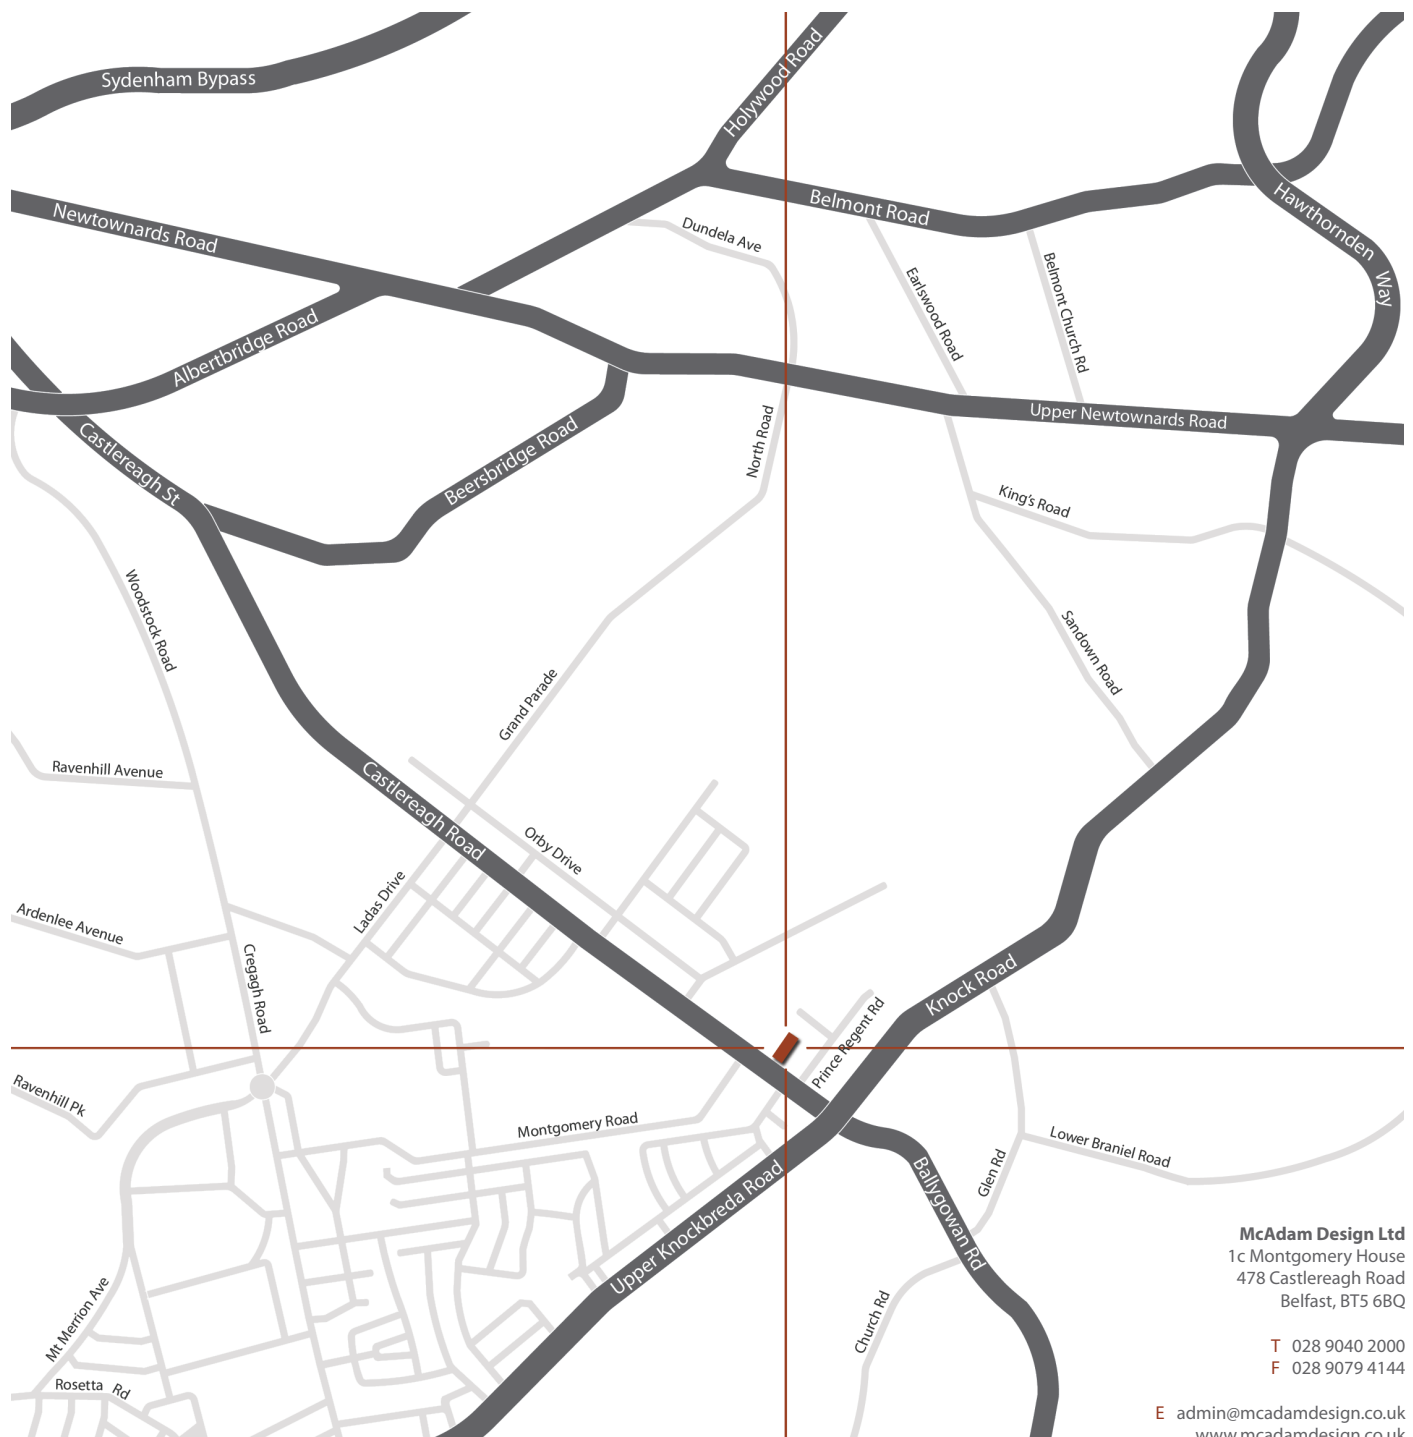

Where we are / Parking

McAdam Design own spaces 1-12 as shown on the plan. On arrival, Clients should park within one of these spaces or double park behind these spaces if they are all occupied.

In the unlikely event that all of the above spaces are occupied and double parked, on-street parking is available on the Montgomery Road and Castlereagh Road, subject to rush hour clearways.