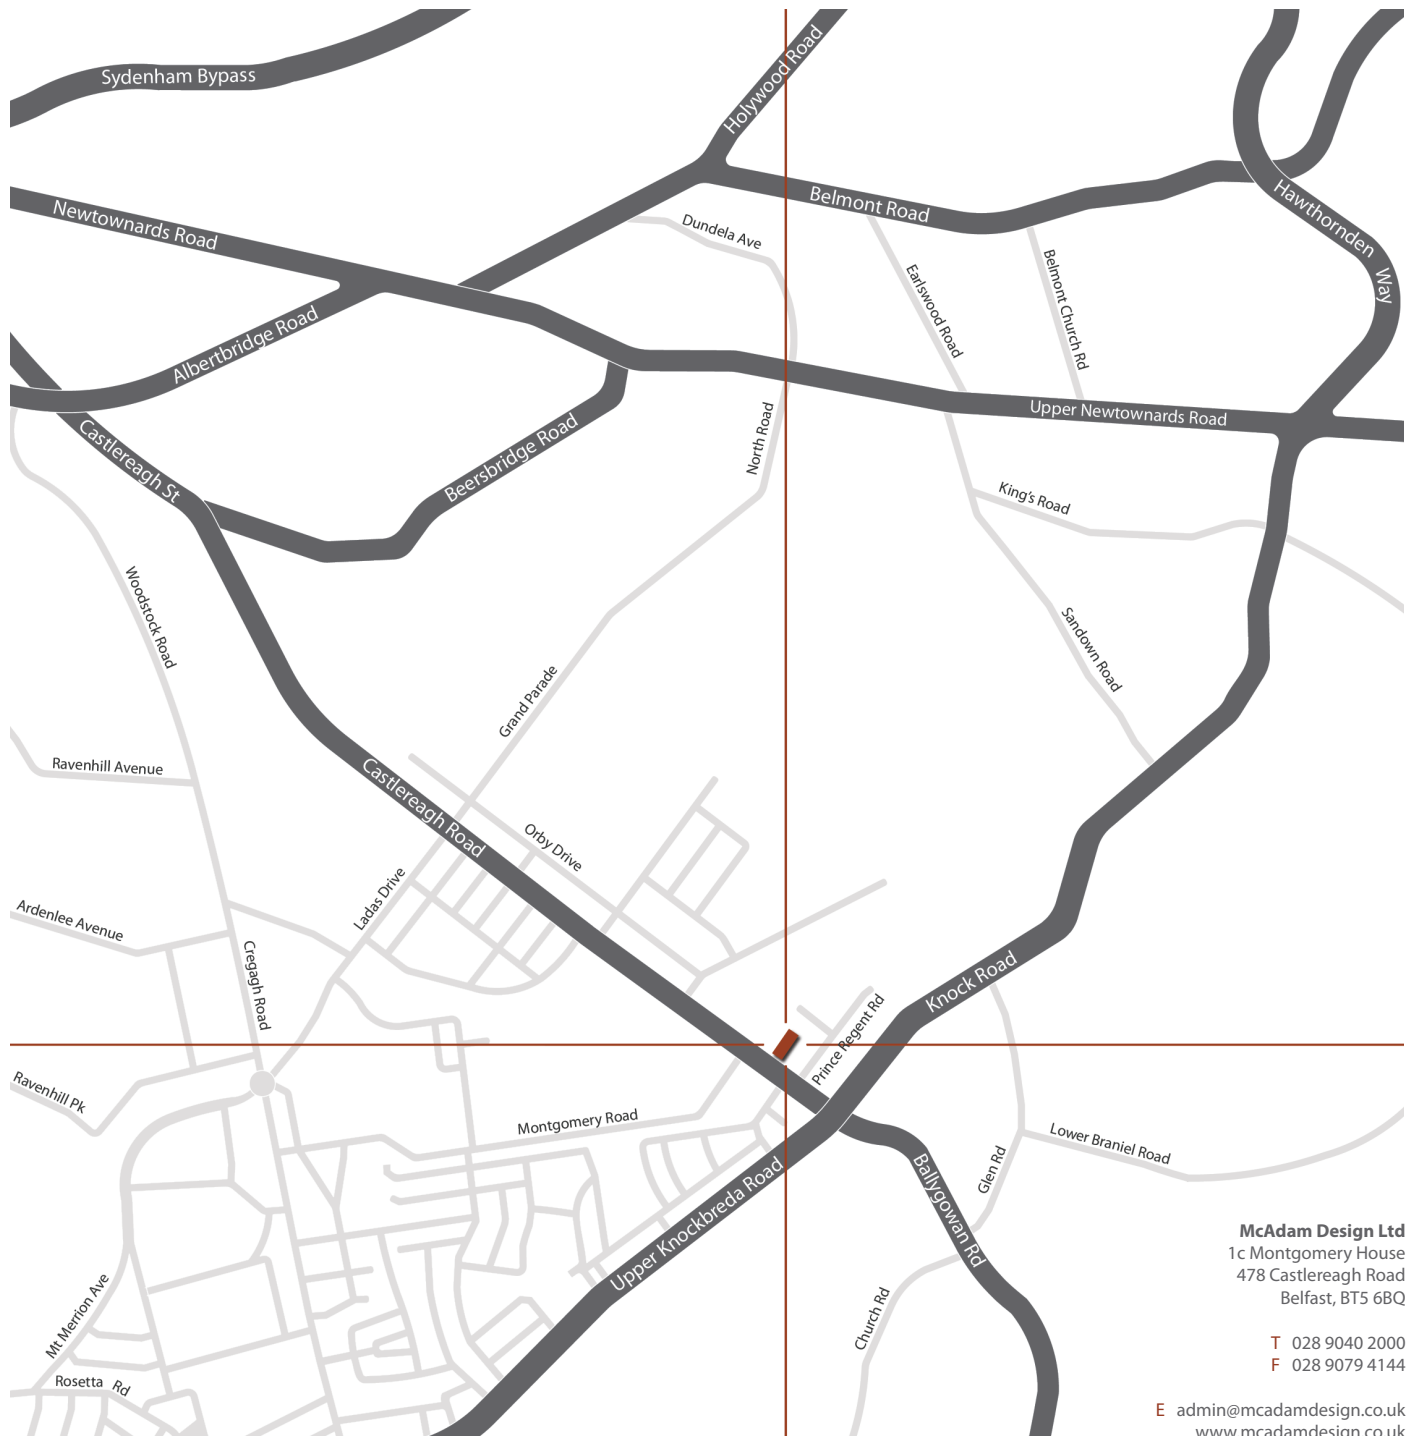

## Where we are / Parking

McAdam Design own spaces 1-12 as shown on the plan. On arrival please park within one of these spaces or double park behind these spaces if they are all occupied.

In the unlikely event that all of the above spaces are occupied and double parked, on-street parking is available on the Montgomery Road and Castlereagh Road, subject to rush hour clearways.