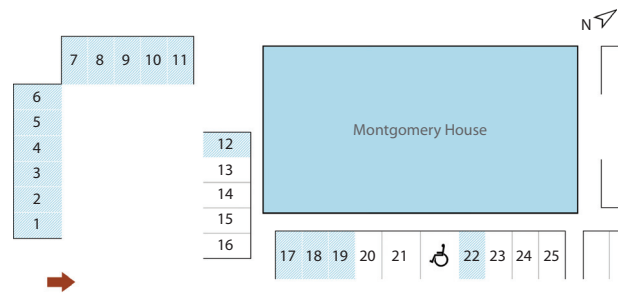

## Where we are / Parking

McAdam Design own spaces 1-12 as shown on the plan. On arrival please park within one of these spaces or double park behind these spaces if they are all occupied.

In the unlikely event that all of the above spaces are occupied and double parked, on-street parking is available on the Montgomery Road and Castlereagh Road, subject to rush hour clearways.